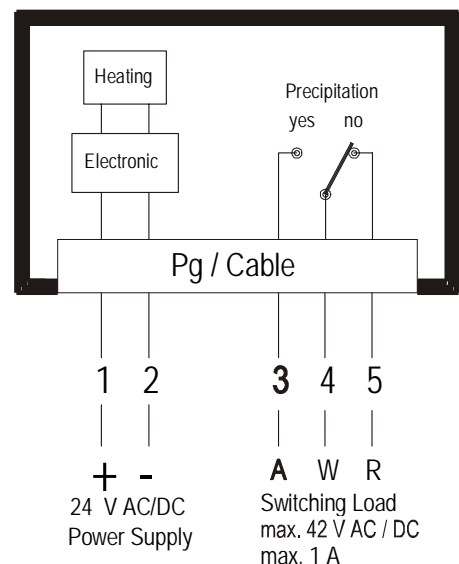

Circuit Diagram