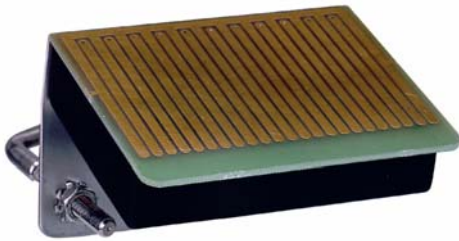

## Description

On the beginning of the precipitation event the rain drop for ex. Moistures the sensor area and makes a conductive contact between the electrodes. By this, a relay is cut through and the controlling event is done. The sensor area is heated in two levels. Heating level 1 is switched-on constantly in order to prevent ice and dew from forming. Heating level 1 is switched-on when the sensor is moistened and makes the surface dry-up as soon as possible. After drying-up of the sensor area the second level is switched-off again.

## Models

Order-No.	Model
5.4105.00.010	Cable: 10 meters
5.4105.00.020	Cable: 20 meters

## Installation

The precipitation monitor is screwed on a plane vertical surface with its angle plate, or is mounted onto a mast (∅ 30...50 mm) by means of its mounting clamp. Please make sure that the falling rain is not disturbed.