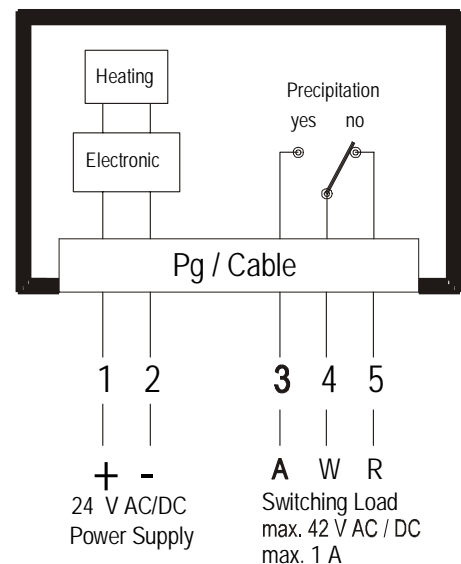

## Description

On the beginning of the precipitation event the rain drop for ex. Moistures the sensor area and makes a conductive contact between the electrodes. By this, a relay is cut through and the controlling event is done. The sensor area is heated in two levels. Heating level 1 is switched-on constantly in order to prevent ice and dew from forming. Heating level 1 is switched-on when the sensor is moistened and makes the surface dry-up as soon as possible. After drying-up of the sensor area the second level is switched-off again.

## Models

Order-No.	Model
5.4105.00.010	Cable: 10 meters
5.4105.00.020	Cable: 20 meters

## Technical Data

Measuring value	: Precipitation, yes / no
Sensor area	: 40 cm <sup>2</sup>
Signal	: Switching contact
Switch-on delay	: none
Switch-off delay	: 5,5 min.
Distance between electrodes	: 0,7 mm
Operating voltage	: 24 V AC/DC / max. 4 W
Switching load	: max. 42 V AC / DC max. 1 A, max. 4,5 W
Operating temperature	: - 30 ... + 50 C degree
Housing	: ABS
Protection	: IP 65
Cable	: LIYY 5 x 0,25 mm <sup>2</sup>
Dimension	: 76,5 x 54 x 18 mm
Weight	: 0,5 kg

## Installation

The precipitation monitor is screwed on a plane vertical surface with its angle plate, or is mounted onto a mast (∅ 30...50 mm) by means of its mounting clamp. Please make sure that the falling rain is not disturbed.