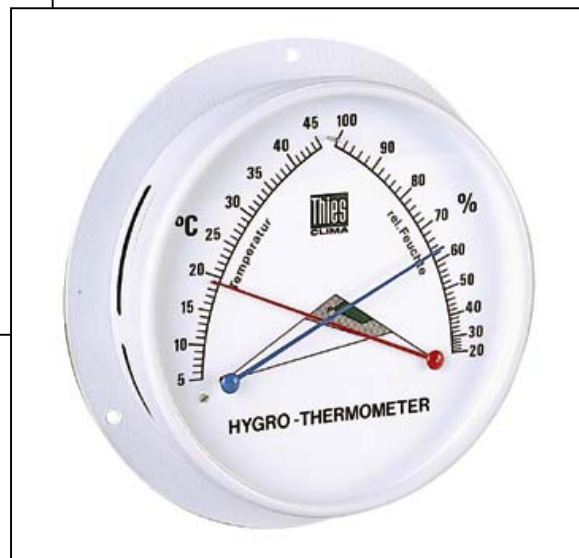

Hygro-Thermometer

Instruction for use 1.0165.42.058 / 1.0169.42.058

1.0165.42.058
with feet and hook

1.0169.42.058
with flange for installation

General Information

Hygro-thermometers are used to measure the humidity and the temperature of a room climate. In addition to the humidity and temperature scale, this instrument also indicates two different climate zones. The black zone includes all the conditions of the air in a room which correspond to the normal climate as set down in DIN 50014. (German Industrial Standards Code). The larger field with the grid indicates climatic conditions in the room which one would term "comfortable". "Comfortable" is defined as the climatic range where people feel well. This area is where the two pointers intersect.

During the measuring period the instruments should not be exposed in direct sunshine or artificial source of heat.

Technical Data

| | | |
|---------------|-----------------------|-------------------|
| rel. Humidity | Measuring Range: | 20 ... 100 % |
| | Graduation: | 2 % |
| | Max. Measuring Error: | $\pm 3 \%$ |
| Temperature: | Measuring Range: | 5 ... 45 °C |
| | Graduation: | 1 °C |
| | Max. Measuring Error: | $\pm 1 \text{ K}$ |
| Weight: | 450 g | |

Scale Drawing

Adjustment

Each instrument is carefully adjusted before delivering. However, should deviations in the indication be determined during a test measurement, the instrument can be readjusted as follows:

The setting screw for relative humidity is visible in a slit on the left-hand side of the case (see illustration). Turning it to the right will raise the blue pointer. The temperature adjustment is situated in a slit on the right-hand side of the case. To adjust the temperature, simply shift the brass angle a bit. The red pointer raises when the brass angle is pushed downwards.