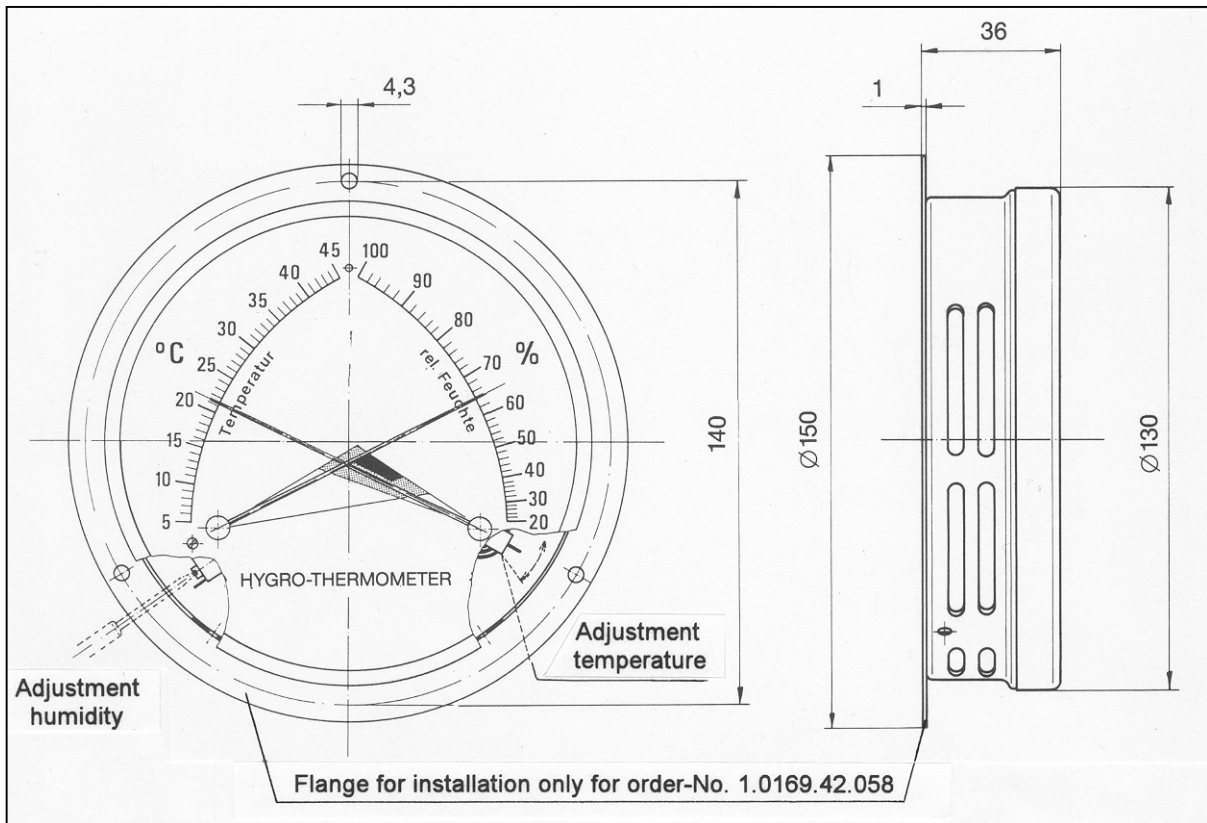

Hygro-Thermometer

Instruction for use 1.0165.42.058 / 1.0169.42.058

1.0165.42.058
with feet and hook

1.0169.42.058
with flange for installation

General Information

Hygro-thermometers are used to measure the humidity and the temperature of a room climate. In addition to the humidity and temperature scale, this instrument also indicates two different climate zones. The black zone includes all the conditions of the air in a room which correspond to the normal climate as set down in DIN 50014. (German Industrial Standards Code). The larger field with the grid indicates climatic conditions in the room which one would term "comfortable". "Comfortable" is defined as the climatic range where people feel well. This area is where the two pointers intersect.

During the measuring period the instruments should not be exposed in direct sunshine or artificial source of heat.

Technical Data

| | | |
|---------------|-----------------------|-------------------|
| rel. Humidity | Measuring Range: | 20 ... 100 % |
| | Graduation: | 2 % |
| | Max. Measuring Error: | $\pm 3 \%$ |
| Temperature: | Measuring Range: | 5 ... 45 °C |
| | Graduation: | 1 °C |
| | Max. Measuring Error: | $\pm 1 \text{ K}$ |
| Weight: | 450 g | |

Scale Drawing

Adjustment

Each instrument is carefully adjusted before delivering. However, should deviations in the indication be determined during a test measurement, the instrument can be readjusted as follows:

The setting screw for relative humidity is visible in a slit on the left-hand side of the case (see illustration). Turning it to the right will raise the blue pointer. The temperature adjustment is situated in a slit on the right-hand side of the case. To adjust the temperature, simply shift the brass angle a bit. The red pointer raises when the brass angle is pushed downwards.