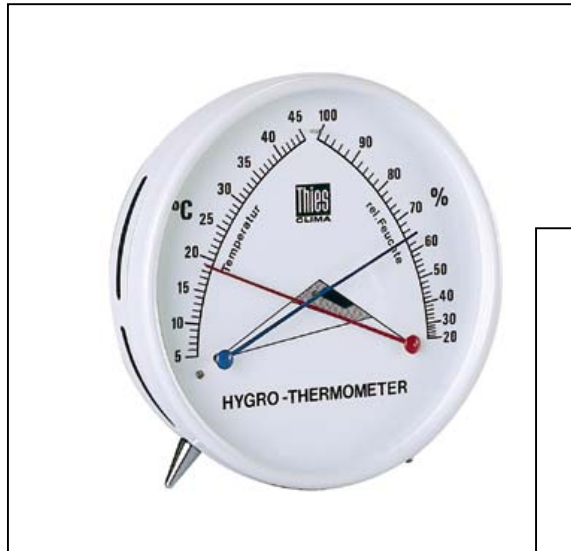

Hygro-Thermometer

Instruction for use 1.0165.42.058 / 1.0169.42.058

1.0165.42.058
with feet and hook

1.0169.42.058
with flange for installation

General Information

Hygro-thermometers are used to measure the humidity and the temperature of a room climate. In addition to the humidity and temperature scale, this instrument also indicates two different climate zones. The black zone includes all the conditions of the air in a room which correspond to the normal climate as set down in DIN 50014. (German Industrial Standards Code). The larger field with the grid indicates climatic conditions in the room which one would term "comfortable". "Comfortable" is defined as the climatic range where people feel well. This area is where the two pointers intersect.

During the measuring period the instruments should not be exposed in direct sunshine or artificial source of heat.

Technical Data

| | | |
|---------------|-----------------------|-------------------|
| rel. Humidity | Measuring Range: | 20 ... 100 % |
| | Graduation: | 2 % |
| | Max. Measuring Error: | $\pm 3 \%$ |
| Temperature: | Measuring Range: | 5 ... 45 °C |
| | Graduation: | 1 °C |
| | Max. Measuring Error: | $\pm 1 \text{ K}$ |
| Weight: | 450 g | |

Scale Drawing

Adjustment

Each instrument is carefully adjusted before delivering. However, should deviations in the indication be determined during a test measurement, the instrument can be readjusted as follows:

The setting screw for relative humidity is visible in a slit on the left-hand side of the case (see illustration). Turning it to the right will raise the blue pointer. The temperature adjustment is situated in a slit on the right-hand side of the case. To adjust the temperature, simply shift the brass angle a bit. The red pointer raises when the brass angle is pushed downwards.